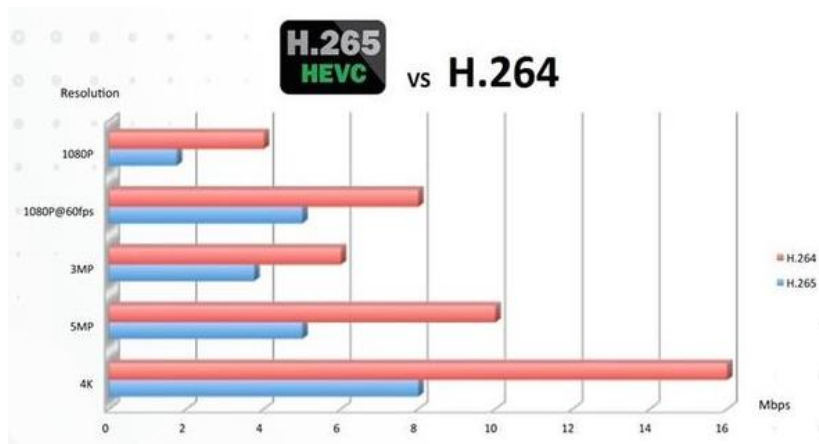

E-NVR6408-L

Push Notification

Product overview

The Newbridge E-NVR6408 is a 64 channels Network Video Recorder, support H.265 up to 64 IP cameras with bandwidth 300 Mbps, 48 TB HDD Capacity.

Key features and benefits: -

- 64-channel input
- ONVIF standard compatible.
- Mega Pixels (4K, 2K, FHD, HD)
- Support 2-ch HDMI, 1-ch VGA
- Up to 12 Megapixel resolution recording.
- 8-SATA HDD slots
- 300 Mbps video input
- **H.265** compression allow further reduce the network bandwidth consumptions in transmission and take up less storage space.

Specifications

Newbridge NVR	E-NVR6408-L
Video	
Video Input	64 channels, up to 64 IP Cameras
Video Output	1-port VGA, 2-port HDMI (1-port VGA and 1-port HDMI are identical channel support and resolution)
Audio	
Audio Input	1-port RCA
Audio Output	1-port RCA
Bit rate	64 kbps
Compression	G.711
Alarm	
Sensor Input	16
Output	4
Motion Detection	64 channels, up to 64 IP Cameras
Trigger Events	Recording, Video Push, Email, FTP, Snapshot, Buzzer and Screen Tips, alarm output
Display	
VGA	1920×1080/60Hz, 1280×1024/60Hz, 1280×720/60Hz, 1024×768/60Hz
HDMI 1	4K (3840x 2160)/60Hz, 4K (3840x 2160)/30Hz, 1920×1080/60Hz, 1280×1024/60Hz, 1280×720/60Hz, 1024×768/60Hz
HDMI 2	1920×1080/60Hz, 1280×1024/60Hz, 1280×720/60Hz, 1024×768/60Hz
Display	64CHxD1/36CHxD1/25CHxD1/16CHxD1/9CHxD1/4CHxD1/1CHx1080P/1CHx3MP/1CHx4MP/1CHx5MP/1CHx4k
Digital Zoom	Yes
OSD	Camera Title, Time, Video Loss, Recording, Motion Detection