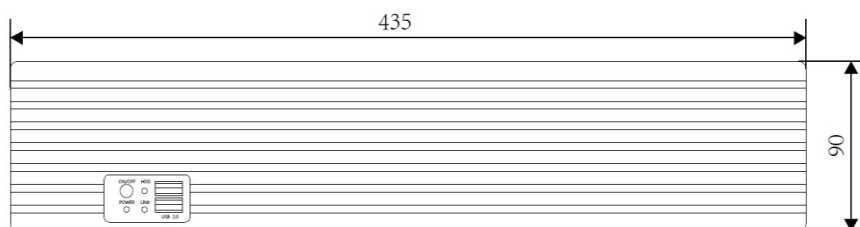

- 64-channel input
- ONVIF standard compatible.
- Mega Pixels (4K, 2K, FHD, HD)
- Support 2-ch HDMI, 1-ch VGA
- Up to 12 Megapixel resolution recording.
- 8-SATA HDD slots
- 300 Mbps video input
- **H.265** compression allow further reduce the network bandwidth consumptions in transmission and take up less storage space.

Specifications

Newbridge NVR	E-NVR6408-L
Video	
Video Input	64 channels, up to 64 IP Cameras
Video Output	1-port VGA, 2-port HDMI (1-port VGA and 1-port HDMI are identical channel support and resolution)
Audio	
Audio Input	1-port RCA
Audio Output	1-port RCA
Bit rate	64 kbps
Compression	G.711
Alarm	
Sensor Input	16
Output	4
Motion Detection	64 channels, up to 64 IP Cameras
Trigger Events	Recording, Video Push, Email, FTP, Snapshot, Buzzer and Screen Tips, alarm output
Display	
VGA	1920×1080/60Hz, 1280×1024/60Hz, 1280×720/60Hz, 1024×768/60Hz
HDMI 1	4K (3840x 2160)/60Hz, 4K (3840x 2160)/30Hz, 1920×1080/60Hz, 1280×1024/60Hz, 1280×720/60Hz, 1024×768/60Hz
HDMI 2	1920×1080/60Hz, 1280×1024/60Hz, 1280×720/60Hz, 1024×768/60Hz
Display	64CHxD1/36CHxD1/25CHxD1/16CHxD1/9CHxD1/4CHxD1/1CHx1080P/1CHx3MP/1CHx4MP/1CHx5MP/1CHx4k
Digital Zoom	Yes
OSD	Camera Title, Time, Video Loss, Recording, Motion Detection

Newbridge NVR	E-NVR6408-L
Power Supply	100 to 240VAC, 50 to 60 Hz
Operating Temperature	-10~55°C/10~90%
Dimension(W×D×H)	440mm x 450mm x 95mm, 2U
Weight	9.8KG (without HDD)

Dimensions

Rear Panel