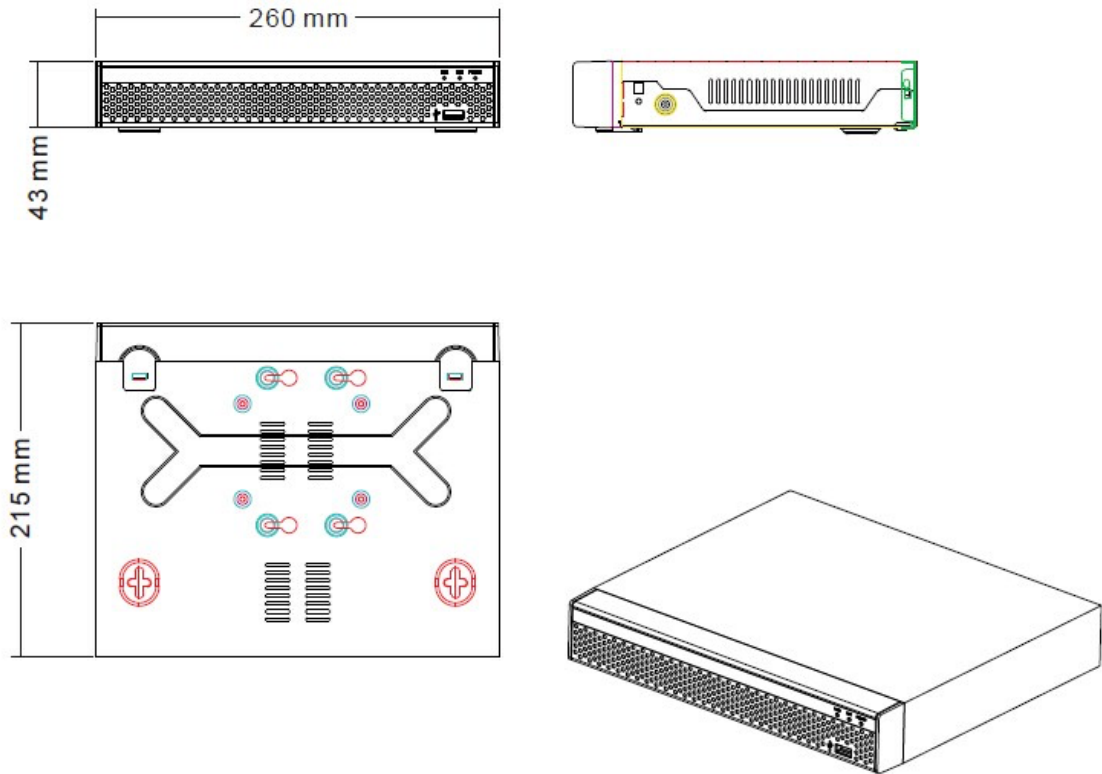

Dimensions

© Copyright 2012–2017 Newbridge Technology Int. Ltd. The information contained herein is subject to change without notice. The only warranties for Newbridge Technology products and services are set forth in the express warranty statements accompanying such products and services. Nothing herein should be construed as constituting an additional warranty. Newbridge Technology shall not be liable for technical or editorial errors or omissions contained herein.