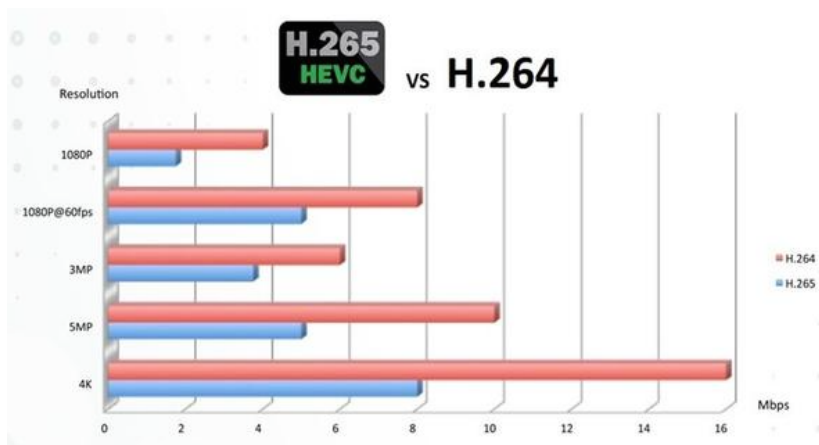

### Product overview

The Newbridge E-NVR1601P8 is a 16 channels Network Video Recorder, support H.265 up to 16 IP cameras, 8-port 10/100BaseTX POE. Input bandwidth up to 80 Mbps and Max 6 TB HDD Capacity.

### Key features and benefits: -

- 16-channel input
- 8-port 10/100BaseT POE (IEEE802.3af)
- ONVIF standard compatible.
- Mega Pixels (4K, 2K, FHD, HD)
- Support 1-ch HDMI, 1-ch VGA
- Up to 12 Megapixel resolution recording.
- 1-SATA HDD slots
- 80 Mbps video input

- **H.265** compression allow further reduce the network bandwidth consumptions in transmission and take up less storage space.

**Specifications**

<b>Newbridge NVR</b>	<b>E-NVR1601P8-L</b>
<b>Video</b>	
<b>Video Input</b>	16 channels, up to 16 IP Cameras
<b>Video Output</b>	1-port VGA, 1-port HDMI
<b>Audio</b>	
<b>Audio Input</b>	1-port RCA
<b>Audio Output</b>	1-port RCA
<b>Alarm</b>	
<b>Motion Detection</b>	16 channels, up to 16 IP Cameras
<b>Email Alarm</b>	Support
<b>Display</b>	
<b>VGA</b>	Resolution: 1920×1080/1280×1024/1280×720
<b>HDMI</b>	Resolution:4K 3840×2160/1920×1080/1280×1024/1280×720
<b>Display</b>	16CHxD1/9CHxD1/4CHxD1/1CHx1080P/1CHx3MP/1CHx4MP/1CHx5MP/1CHx4k
<b>Digital Zoom</b>	Yes
<b>OSD</b>	Camera Title, Time, Video Loss, Recording, Motion Detection