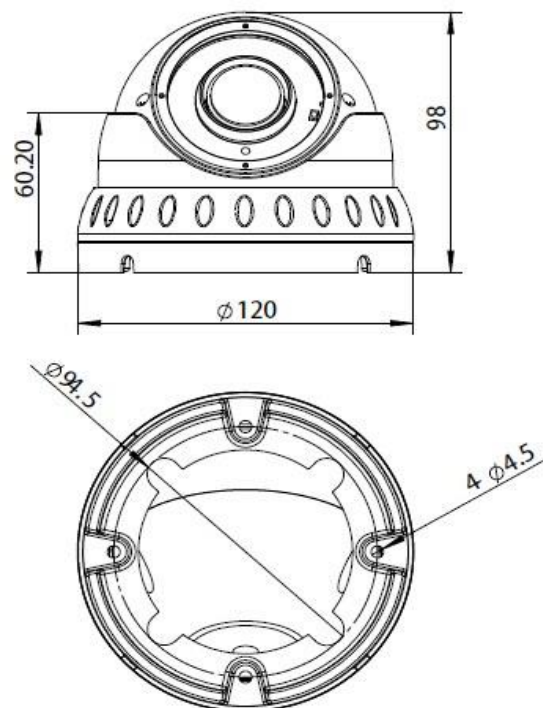

Dimensions:**Specifications**

Newbridge Camera	E-D4M5X030W3-L
Camera	
Sensor	1/3", OV Low Illumination CMOS Sensor
Resolution	4 Mega-pixel
Frame Rate/second	1926p > FHD up to 30 frame/s
Lens	2.7 - 13.5mm
Angle of View (H)	93° - 22°
Shutter	Auto: PAL 1/25-1/10000Sec; NTSC 1/25-1/10000Sec
Min. Illumination	0 Lux with IR
Infrared distance	30 meter
Day/Night	IR-cut filter with auto switch (ICR)
S/N	>52 dB
WDR	Optical WDR (up to 120dB)

Newbridge Camera	E-D4M5X030W3-L
Video	
Max. Resolution	2560 × 1440
Video Compression	H.265, H.264, MJPEG
Frame Rate	1440P : 20fps, 1296P/1080P (1920×1080): Max. 30 fps; 720P (1280×720): Max. 30 fps; D1 (720×576): Max. 8 fps
Video Streaming	Triple
Corridor Mode	Support
Defog Mode	Support
BLC	Support
Privacy Mask	Support
Smart	
Behavior Detection	Motion detection
Audio	
Audio Compression	G.711
Network	
Protocols	TCP/IP, ICMP, HTTP, HTTPS, FTP, DHCP, DNS, DDNS, RTP, RTSP, RTCP, NTP, SMTP
Compatible Integration	ONVIF, API
Interface	
Audio I/O	Optional
Network	10M/100M Base-TX Ethernet, POE (IEEE802.3af)
General	
Housing	Metal
Power	DC12V±10%, 1100mA
Power	Power consumption: Max 10W
Dimensions (Ø x H)	Φ 131 x 93(H) mm
Weight	0.8 kg (1.76 lb)
Working Environment	-20°C ~ +60°C (-4°F ~ 140°F), Humidity ≤ 95% RH(non-condensing)
Ingress Protection	IP67