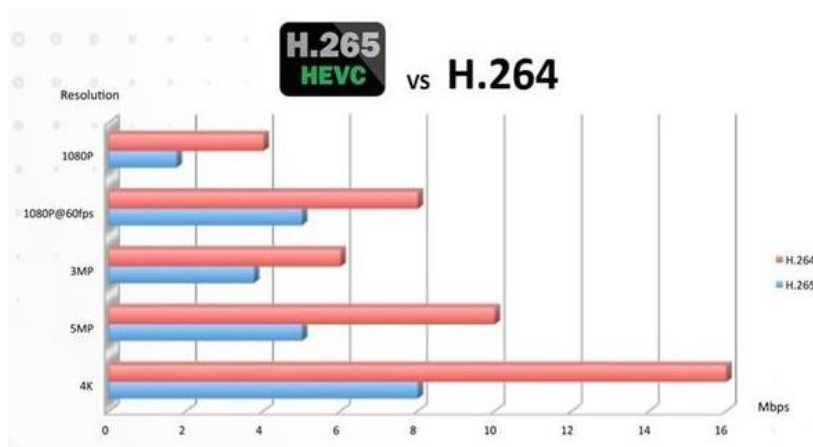

E-D4M5X030W3-L

Product overview

The Newbridge E- Series DOME 4M5X IP Camera is a Motorized 5x zooming auto focus, most affordable 4 Megapixel High Resolution Full HD specifically design for indoor, day and night color recording with smart functionality, such as motion detection, excellent low-light sensitivity and High Dynamic Range with up to 30 frame /s at 1296p, more than Full HD recording and give real live times viewing.

Powered by OmniVision's high performance 4 Megapixel CMOS image sensor with high-speed processing, low noise and low power dissipation. Increase sensitivity in the near infrared range as well as the visible light range. This makes it possible to obtain clear images that enable to sufficiently discriminate subjects even under moonlit conditions.

Key features and benefits:

- **120dB WDR** allow clear images to be seen in light and dark areas simultaneously – rather than over exposing or under exposing various areas of scene. The following shown the WDR images.

- **H.265** compression allow further reduce the network bandwidth consumptions in transmission and take up less storage space.

- **Infrared range** up to 30 meter
- 1296P up to **30fps frame rate**
- **3D NR (Noise Reduction)**
- **Triple Stream video**
- **Defog, Corridor mode and BLC**
- **ONVIF open standard compatible.**
- 10/100Base-T RJ 45 port with IEEE802.3af Power over Ethernet
- Audio I/O options.
- IP67 rated weather proof